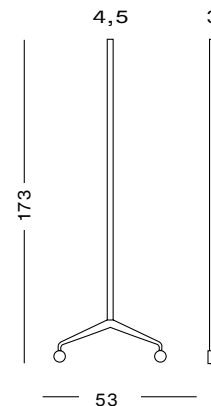

## Size

WOOD

IRON

ALUMINIUM

## Specs

# Supports

Iron · Support T · Colour

Wood

WOOD

REF  
770/1

/AN /BL

↕ ↔  
174x53 cm  
68.5x20.8 in

📏  
7 Kg  
15.4 £

53 cm  
68.5 in

REF  
770/1/WO

WOOD FOR  
SLIM BOARD

↕ ↔  
174x53 cm  
68.5x20.8 in

📏  
7 Kg  
15.4 £