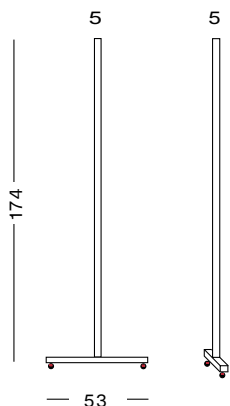

Set of Brackets with castors for the entire range of whiteboards and bulletin boards. Made in two versions, iron and aluminum, and available in matt silver, and or lacquered in anthracite and white. Wooden T-shaped feet are also available. All supports include 4 swivel castors 2 of which are equipped with brakes. The Y2 base is made of cast aluminum.

Juego de soportes con ruedas para toda la gama de pizarras y tableros de anuncios. Fabricados en 2 calidades, de hierro y aluminio, y disponibles en plata mate, y lacados en antracita y blanco. También se dispone de pies en forma de T de madera. Todos los soportes incluyen 4 ruedas giratorias 2 de ellas provistas de freno. La base Y2 es de fundición de aluminio.

Ensemble de supports à roulettes pour toute la gamme de tableaux blancs et d'affichage. Fabriqué en 2 finitions, métal et aluminium, disponible en argent mat, laqué anthracite ou blanc. Les pieds "T" sont également disponibles en bois. Tous les supports comprennent 4 roues pivotantes, dont 2 équipés de freins. La base Y2 est en fonte d'aluminium.

Size

WOOD